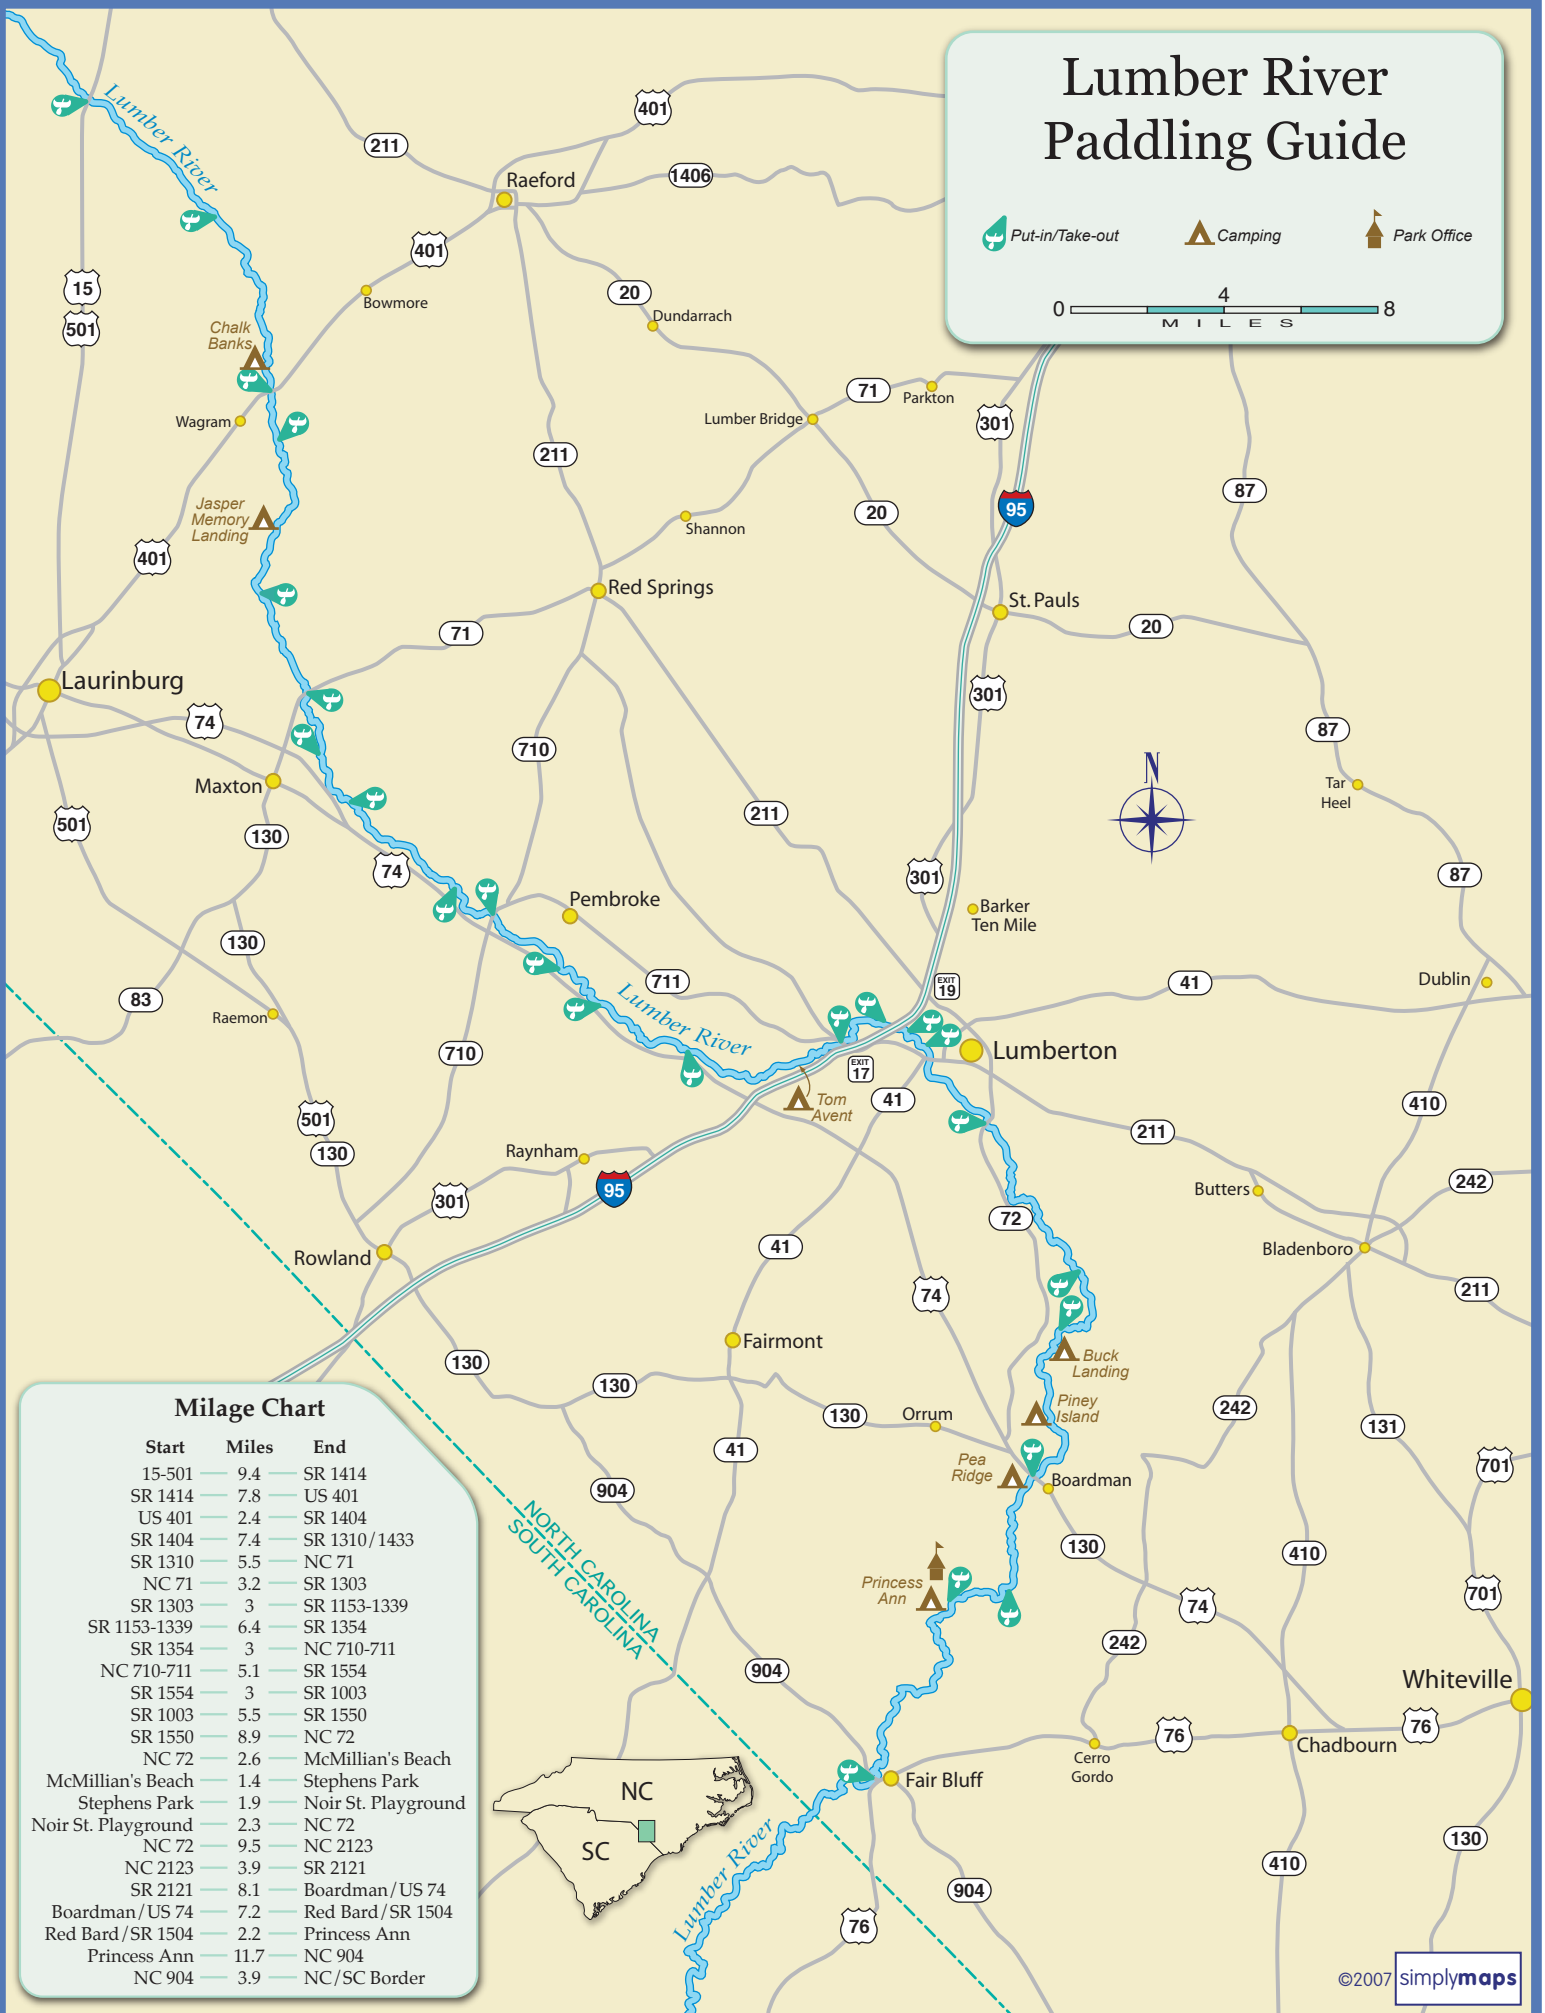

Lumber River Paddling Guide

 Put-in/Take-out
  Camping
  Park Office

Milage Chart

Start	Miles	End
15-501	9.4	SR 1414
SR 1414	7.8	US 401
US 401	2.4	SR 1404
SR 1404	7.4	SR 1310/1433
SR 1310	5.5	NC 71
NC 71	3.2	SR 1303
SR 1303	3	SR 1153-1339
SR 1153-1339	6.4	SR 1354
SR 1354	3	NC 710-711
NC 710-711	5.1	SR 1554
SR 1554	3	SR 1003
SR 1003	5.5	SR 1550
SR 1550	8.9	NC 72
NC 72	2.6	McMillian's Beach
McMillian's Beach	1.4	Stephens Park
Stephens Park	1.9	Noir St. Playground
Noir St. Playground	2.3	NC 72
NC 72	9.5	NC 2123
NC 2123	3.9	SR 2121
SR 2121	8.1	Boardman/US 74
Boardman/US 74	7.2	Red Bard/SR 1504
Red Bard/SR 1504	2.2	Princess Ann
Princess Ann	11.7	NC 904
NC 904	3.9	NC/SC Border